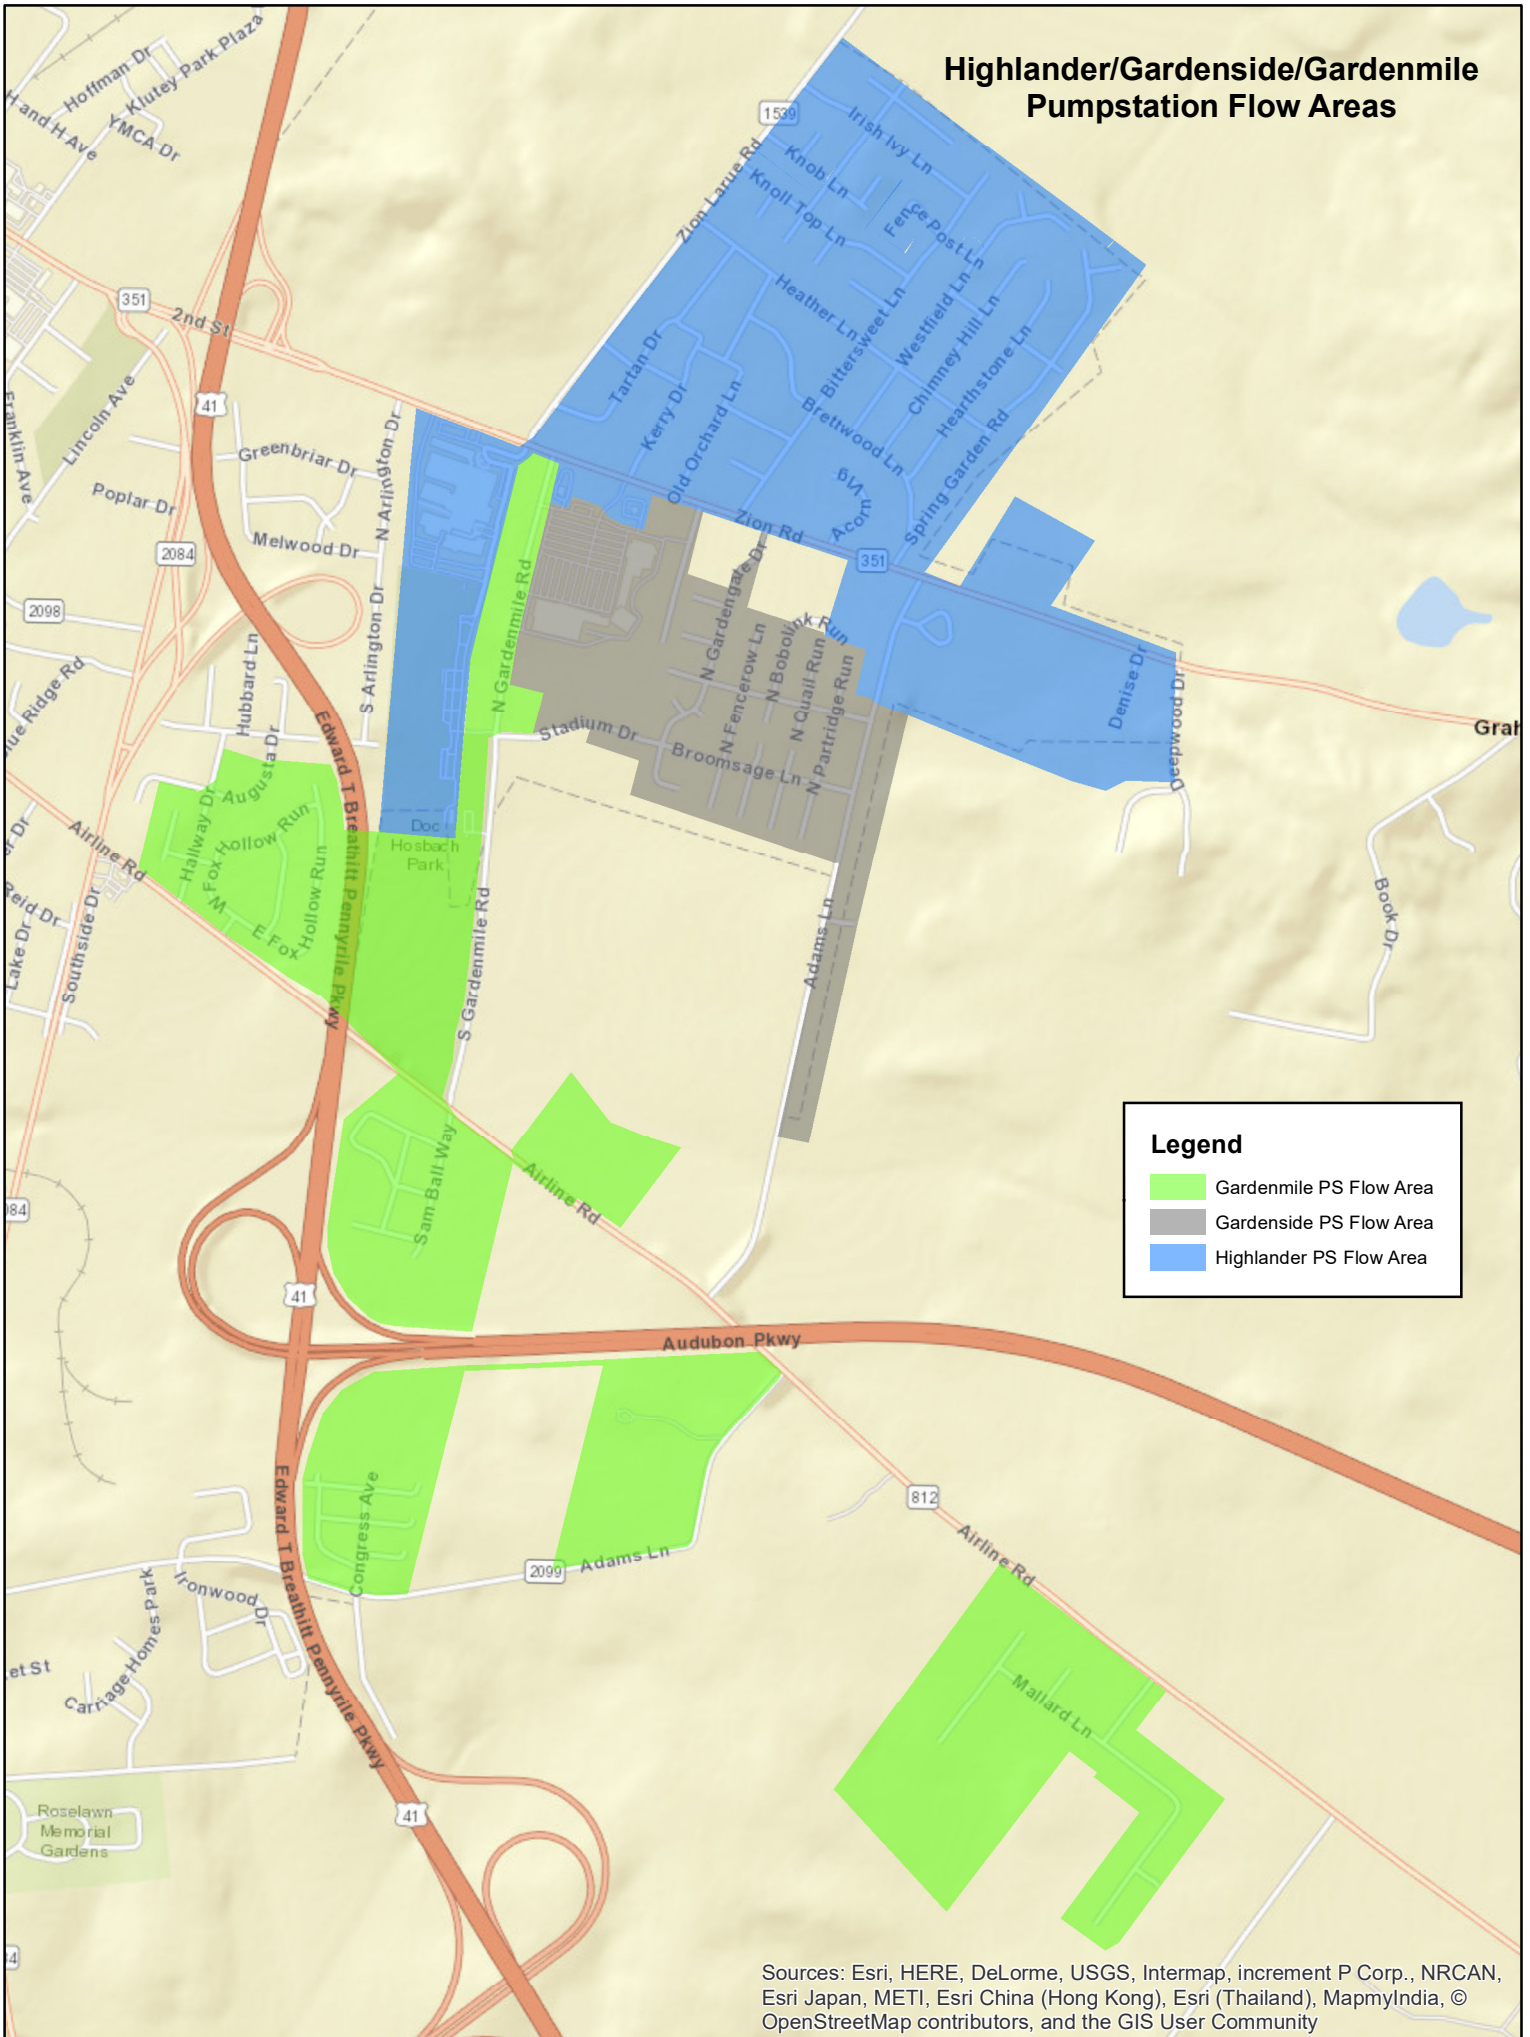

# Highlander/Gardenside/Gardenmile Pumpstation Flow Areas

**Legend**

- Gardenmile PS Flow Area
- Gardenside PS Flow Area
- Highlander PS Flow Area

Sources: Esri, HERE, DeLorme, USGS, Intermap, increment P Corp., NRCAN, Esri Japan, METI, Esri China (Hong Kong), Esri (Thailand), MapmyIndia, © OpenStreetMap contributors, and the GIS User Community